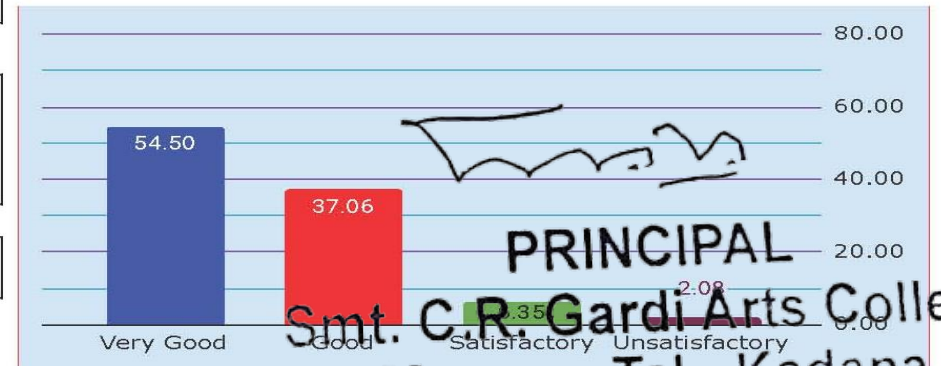

Smt. C. R. Gardi Arts College, Munpur At Po : Munpur, Ta : Kadana, Dist : Mahisagar, Gujarat - India

Smt. C. R. Gardi Arts College, Munpur

At & Po : Munpur, Ta : Kadana, Dist. : Mahisagar- 389 240

Student to College Feedback Analysis

Term : 1 | Academic Year : 2022 - 2023

Semester : 1, 3 & 5						Total Student : -				
Feedback Analysis										
Question No	Questionwise Outcomes					Questionwise Outcomes in Percentage				
	Very Good	Good	Satisfactory	Unsatisfactory	Total	Very Good	Good	Satisfactory	Unsatisfactory	Total
1	326	136	13	5	480	67.92	28.33	2.71	1.04	100 %
2	251	183	36	10	480	52.29	38.13	7.50	2.08	100. %
3	250	191	29	10	480	52.08	39.79	6.04	2.08	100 %
4	243	182	44	11	480	50.63	37.92	9.17	2.29	100 %
5	294	156	24	6	480	61.25	32.50	5.00	1.25	100 %
6	238	198	27	17	480	49.58	41.25	5.63	3.54	100. %
7	265	174	31	10	480	55.21	36.25	6.46	2.08	100 %
8	237	191	37	15	480	49.38	39.79	7.71	3.13	100. %
9	258	186	30	6	480	53.75	38.75	6.25	1.25	100 %
10	254	182	34	10	480	52.92	37.92	7.08	2.08	100. %

Term : 1 | Academic Year : 2022 - 2023

Total	2616	1779	305	100	4800

As per analysis of feedback data collected from Student of
Term : 1 | Academic Year : 2022 - 2023
has getting Rating out of 100 as below

Out of 100 %

Very Good	Good	Satisfactory	Unsatisfactory
54.50	37.06	6.35	2.08

PRINCIPAL
Smt. C. R. Gardi Arts College
Munpur, Tal - Kadana
Dist - Mahisagar - 389240